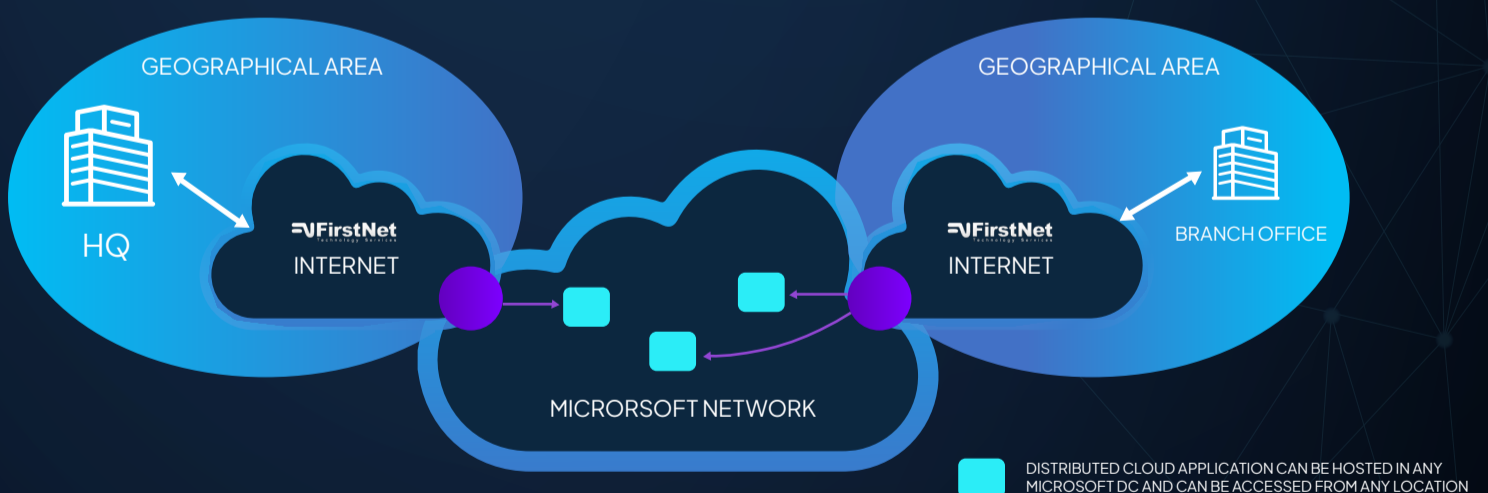

Microsoft Azure Peering Service (MAPS) is a partnership program with key service providers to provide best-in-class public Internet connectivity to the enterprise customer.

FirstNet are proud to be part of the program offering direct, highly available, geo-redundant connections and optimized routing to the Microsoft global network.

When selecting FirstNet as your service provider, you are selecting an ISP which is connected to Microsoft through fully redundant connections. These connections are optimized for high throughput, better latency and at an edge location that is close to your business.

FIRSTNET'S CONNECTIVITY TO MICROSOFT USING MAPS

USING FIRSTNET'S SDWAN FOR DISTRIBUTED CONNECTIVITY TO MICROSOFT CLOUD

BEHIND THE SCENE

FirstNet will provide:

- Connectivity to Microsoft Cloud at a location nearest to you.
- FirstNet will maintain:
 - high available (port redundant),
 - high throughput with predictable latency (PNI as opposed to public exchange peering)
 - Geo-redundant connectivity with Microsoft Global Network.